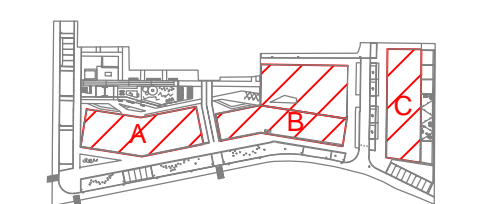

LEGEND

- 1 Bed Apartment
- 2 Bed Apartment
- 3 Bed Apartment
- Common Network Fibre cable
- Common Network copper cable
- RS485 connection
- EAC reader
- Video intercom panel
- Intercom with screen
- Camera

Rev.	Date	Description	Drn/Chk/Apr
P01	Jan'20	Stage 4 Issue	-

This drawing has been prepared for the use of AECOM's client. It may not be used, modified, reproduced or relied upon by third parties, except as agreed by AECOM or as required by law. AECOM accepts no responsibility, and denies any liability, whatsoever, to any party that uses or relies on this drawing without AECOM's express written consent. Do not scale this document. All measurements must be obtained from the stated dimensions.