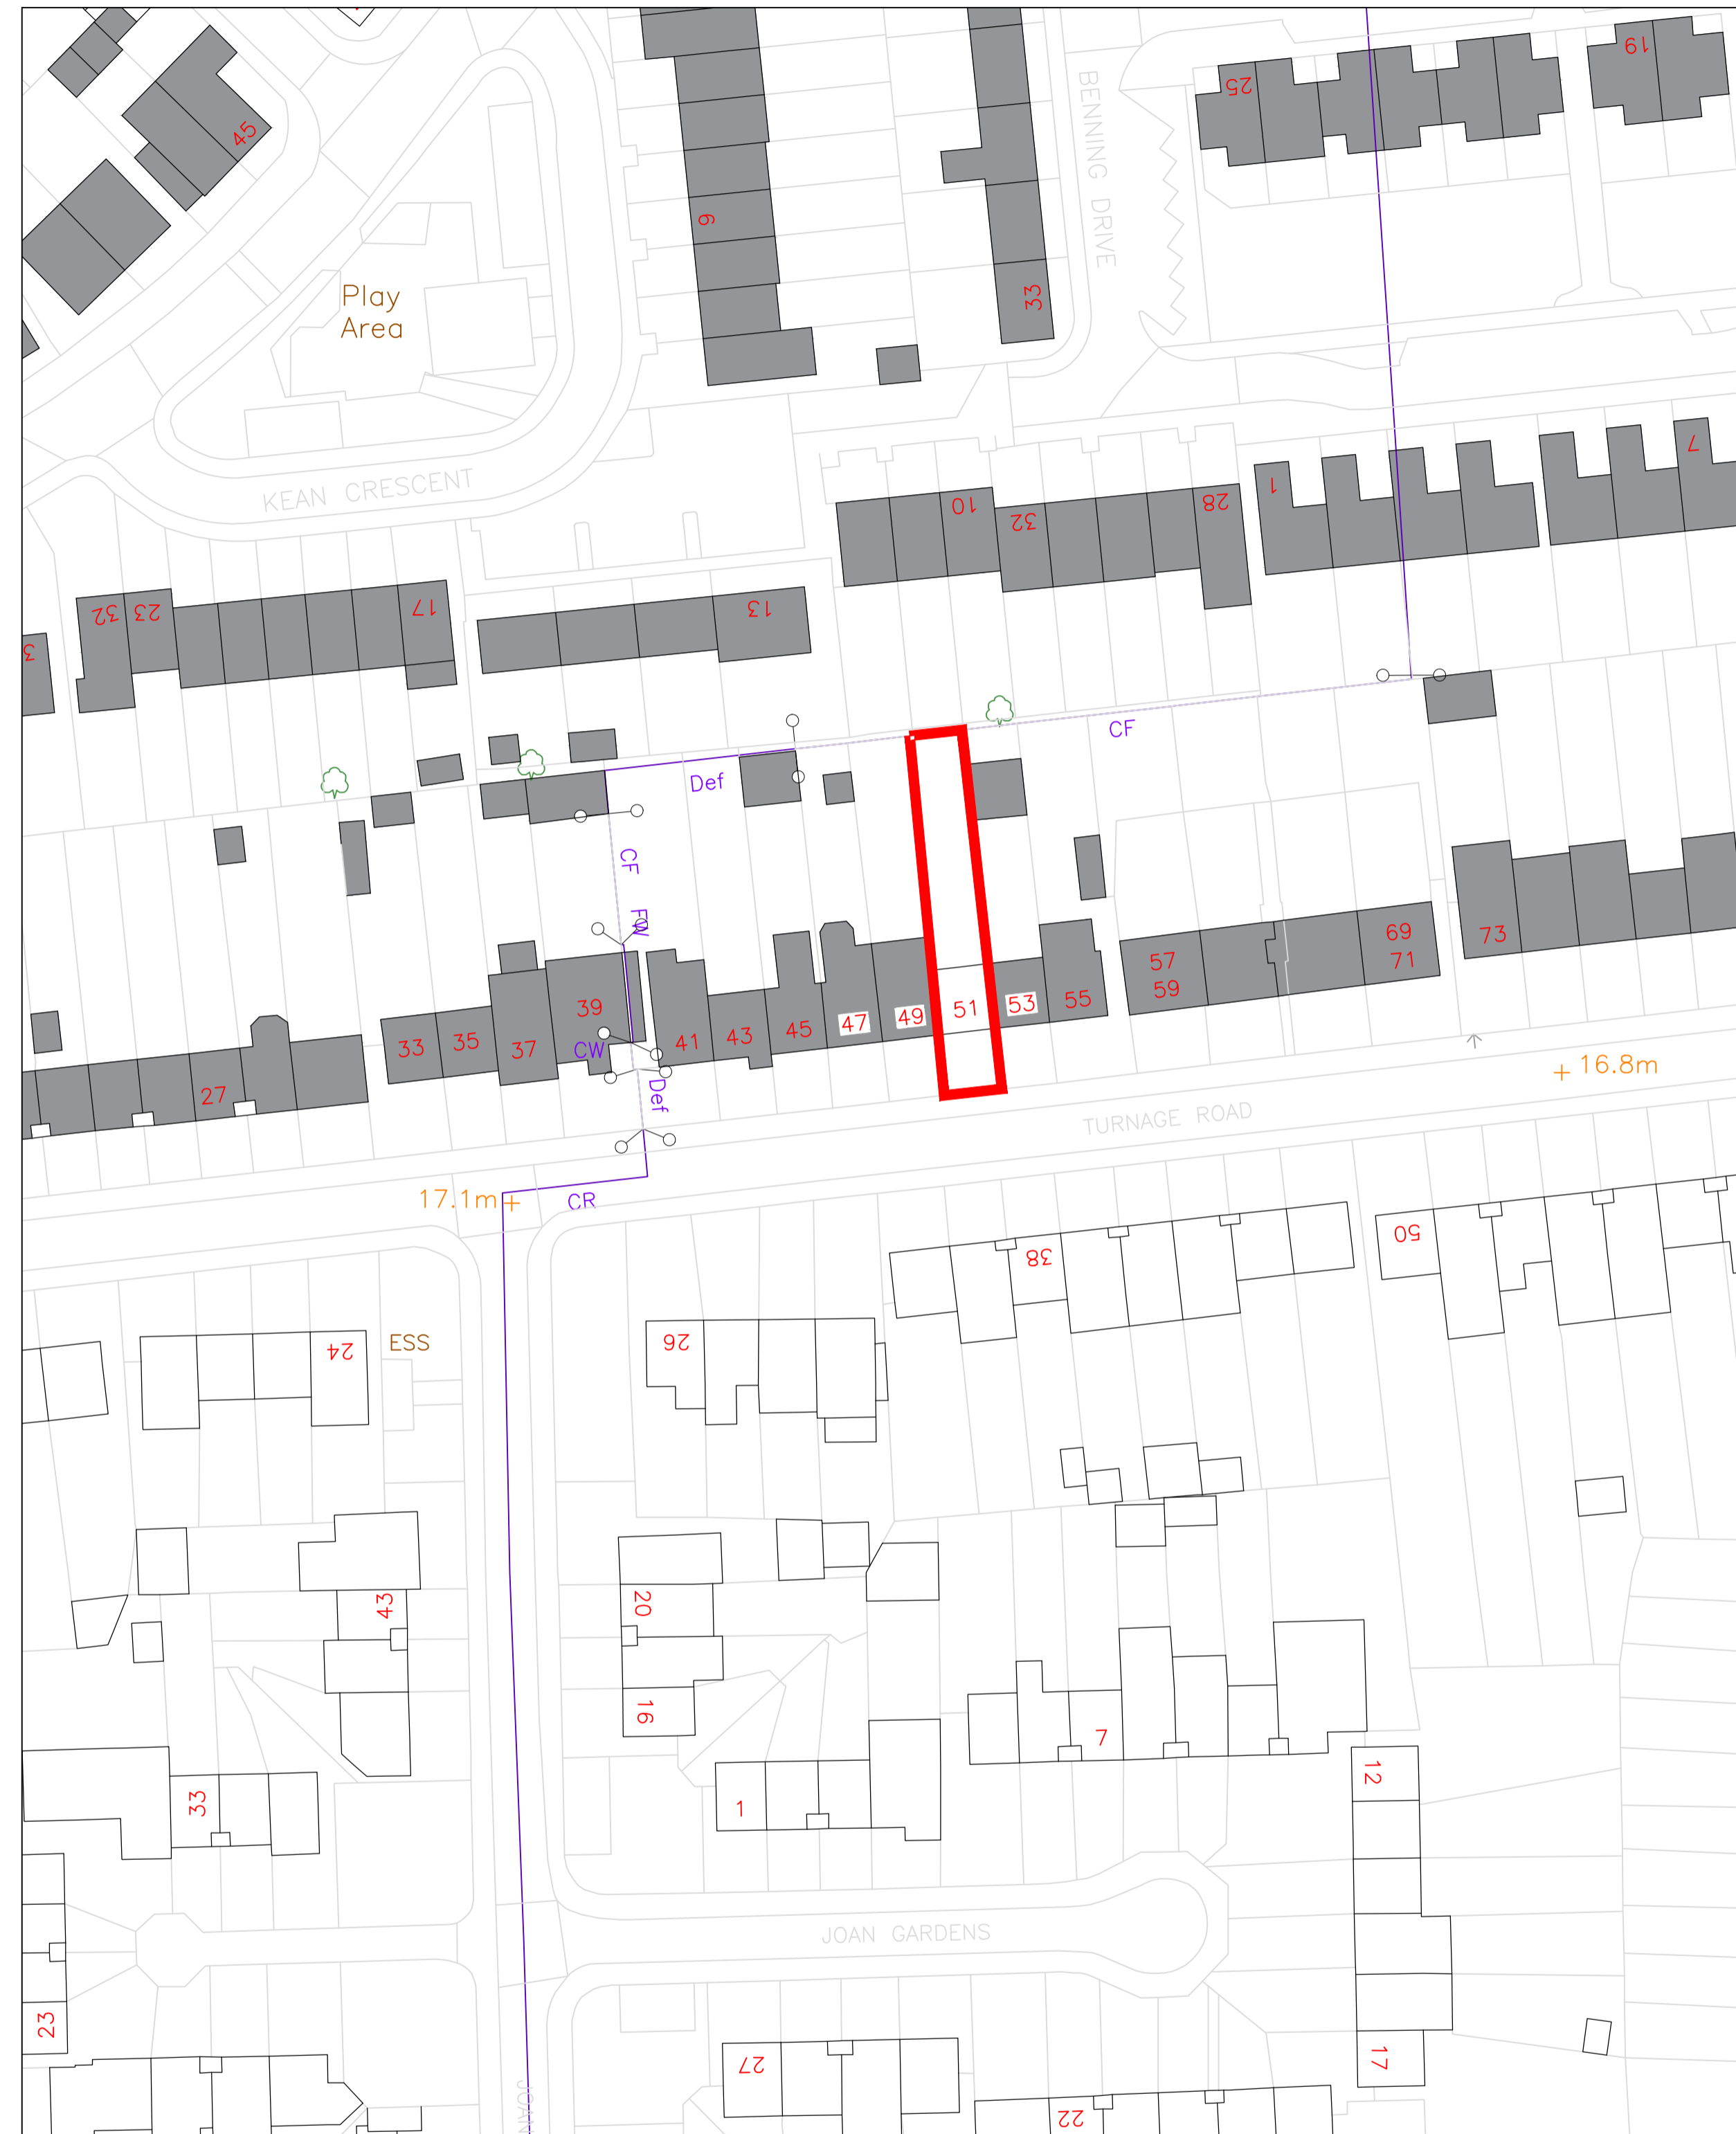

SITE PLAN - SCALE 1:500

PLANNING

01	06.04.21	REVISED POST PLANNER FEEDBACK	ADB	ADC
00	01.04.21	EXISTING LOCATION AND SITE PLAN	ADB	ADC

REV # DATE DETAILS DRAWN BY CHECKED BY

CLIENT: MR & MRS SMITH
PROJECT: 51 TURNAGE ROAD
DAGENHAM RM8 1QT
DRAWING TITLE: EXISTING LOCATION AND SITE PLAN

SKK DESIGN PROJECT #	DRAWING #	STATUS	REVISION
SKK3317-201	P	01	

SCALE	PAPER SIZE	DATE	DRAWN BY	CHECKED BY
N/A	A1	01.04.21	ADB	ADC

INTERIOR, ARCHITECTURAL & RETAIL DESIGN

01279 873010
@SENKENDESIGN | WWW.SENKEN.COM