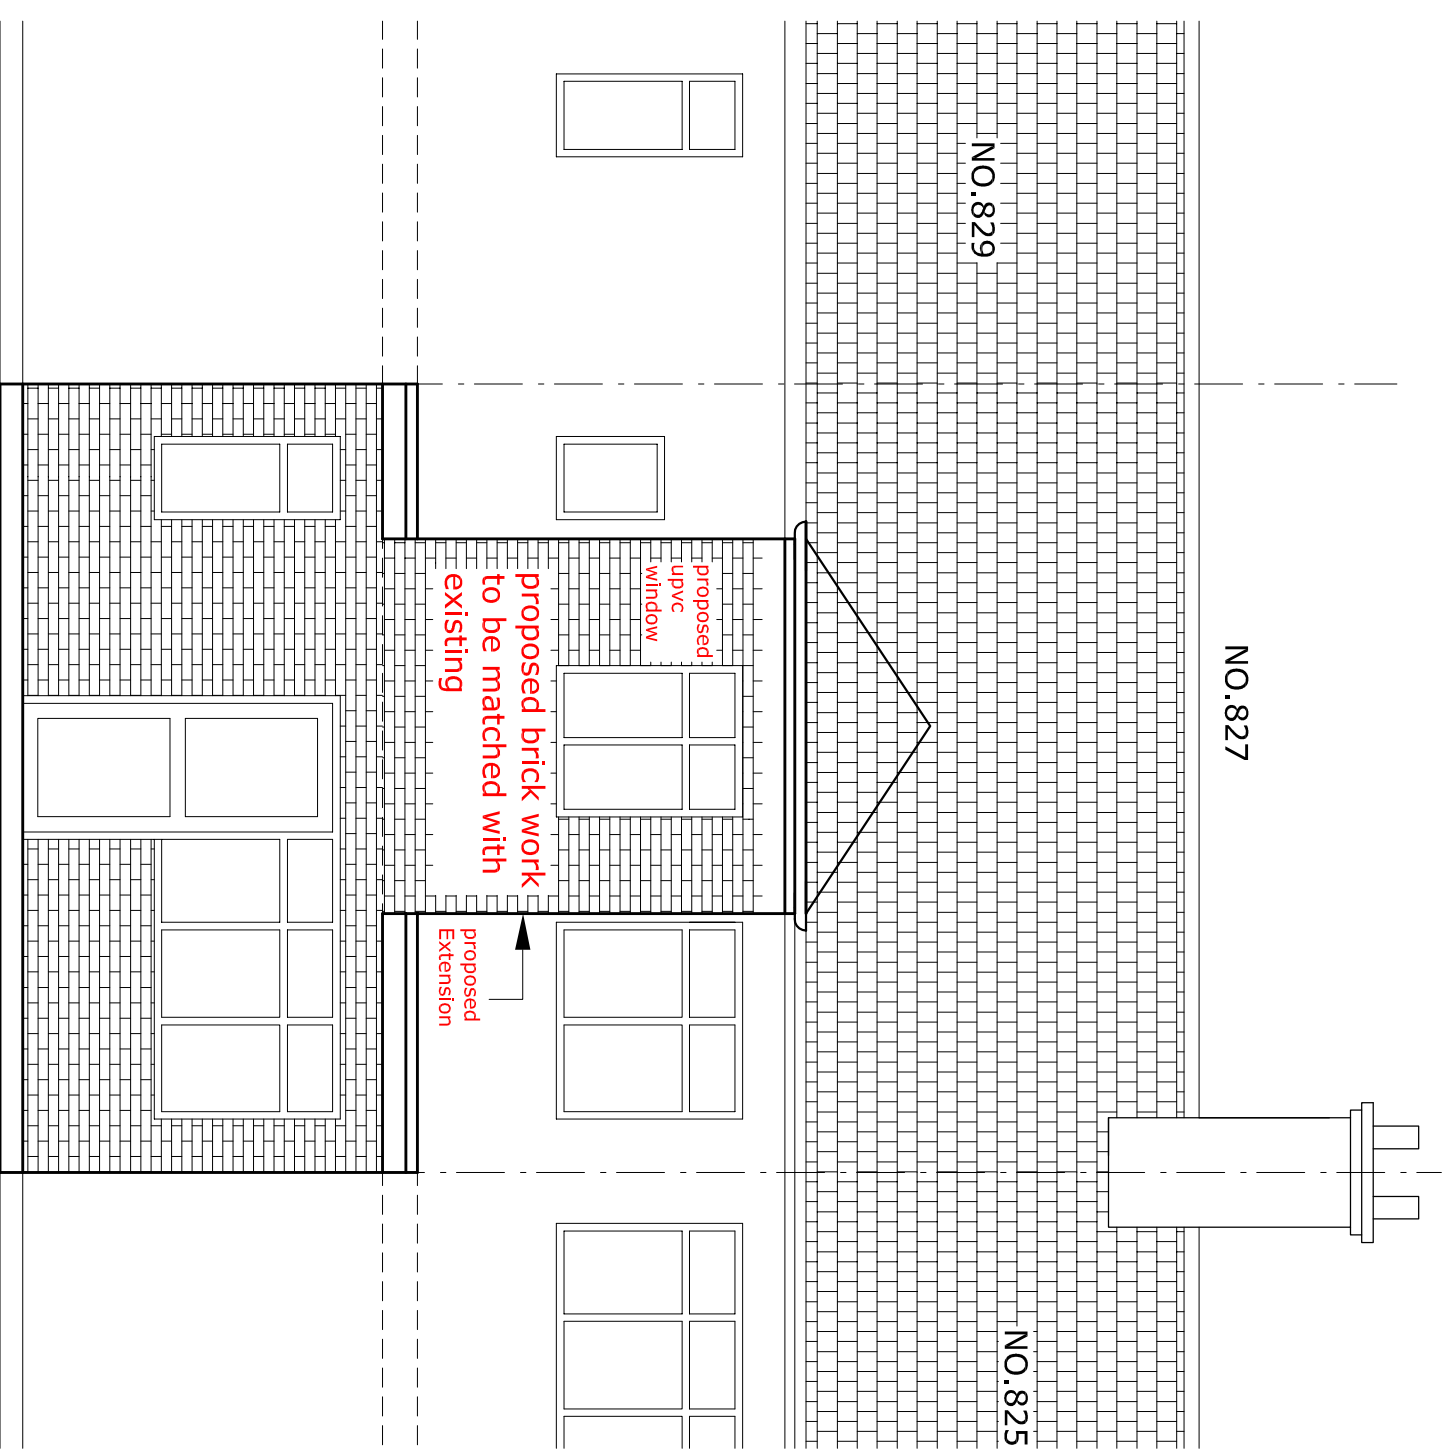

EXISTING REAR ELEVATION

PROPOSED REAR ELEVATION

 <p>TEL:07445597752 futurevisions27@gmail.com Suite-104 344-348 High Road Ilford Essex , IG11QP</p>	<p>CLIENT</p> <p>MR Muhammad Adnan 827- Green Lane , Dagenham , RM8 1DD</p>	<p>JOB TITLE</p> <p>Proposal for double storey Rear Extension site at 827- Green Lane , Dagenham, RM8 1DD</p>	<p>DRAWING TITLE</p> <p>Existing Elevation Proposed elevation</p>	<p>SCALE</p> <p>1:50@A3</p>	<p>DATE</p> <p>01-01-2021</p>
				<p>DRAWING NO.</p> <p>FV-2021-02</p>	<p>REVISION</p>