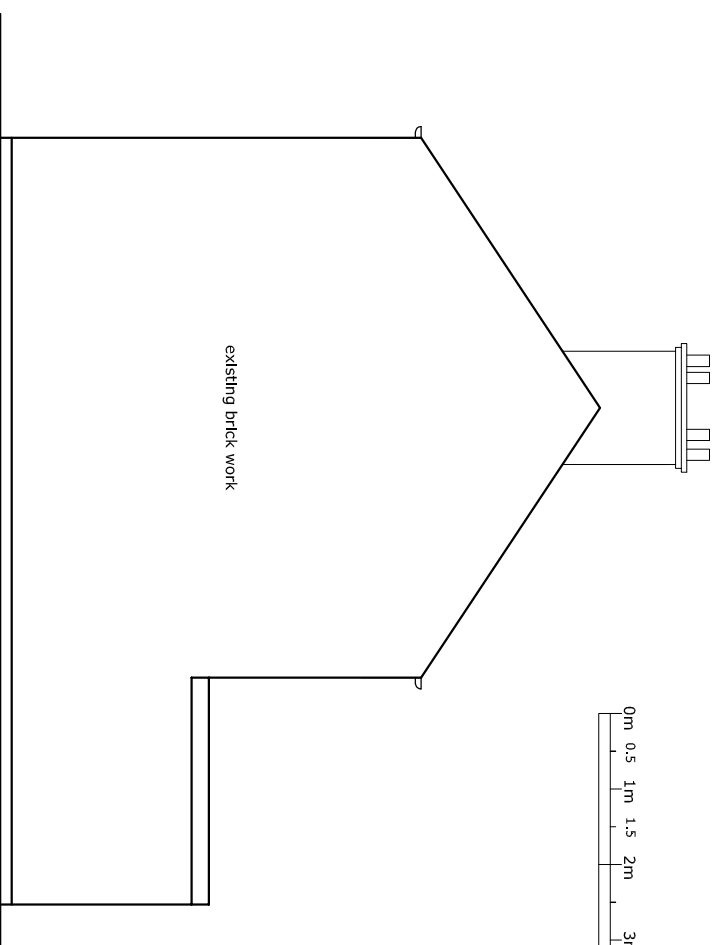

PROPOSED EAST ELEVATION

PROPOSED WEST ELEVATION

EXISTING EAST ELEVATION

EXISTING WEST ELEVATION

TEL:07445597752
 futurevisions27@gmail.com
 Suite-104
 344-348 High Road Ilford
 Essex , IG11QP

CLIENT
 MR Muhammad Adnan
 827- Green Lane ,
 Dagenham , RM8 1DD

JOB TITLE
 Proposal for double storey Rear Extension site at
 827- Green Lane , Dagenham, RM8 1DD

DRAWING TITLE
 Existing Elevation
 Proposed elevation

SCALE	DATE
1:100@A3	01-01-2021
DRAWING NO.	REVISION
FV-2021-03	