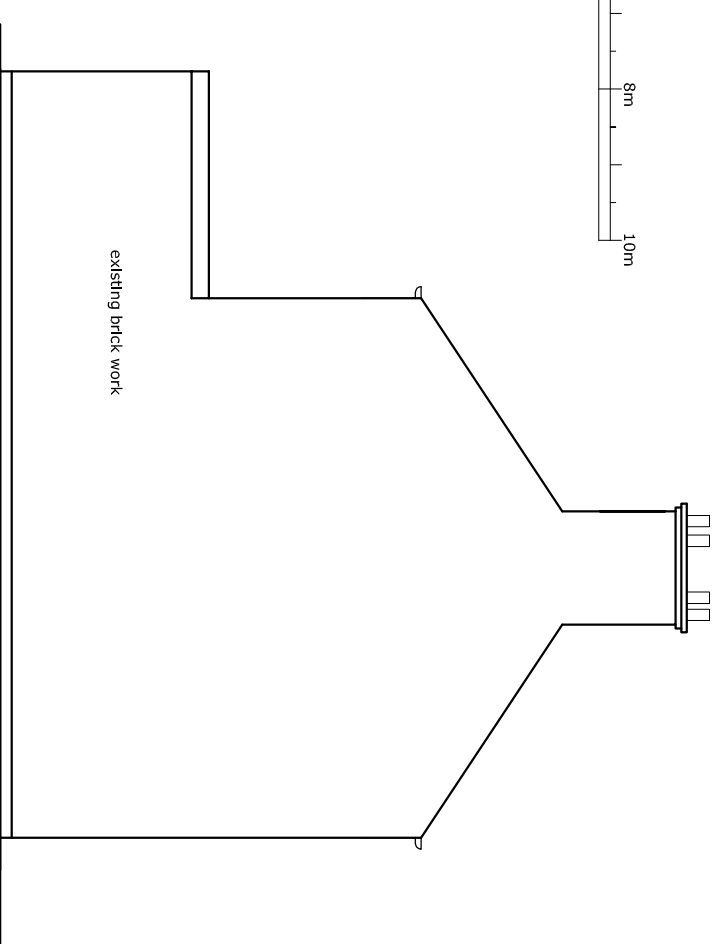

PROPOSED EAST ELEVATION

PROPOSED WEST ELEVATION

EXISTING EAST ELEVATION

EXISTING WEST ELEVATION

TEL:07445597752
 futurevisions27@gmail.com
 Suite-104
 344-348 High Road Ilford
 Essex , IG11QP

CLIENT
 MR Muhammad Adnan
 827- Green Lane ,
 Dagenham , RM8 1DD

JOB TITLE
 Proposal for double storey Rear Extension site at
 827- Green Lane , Dagenham, RM8 1DD

DRAWING TITLE
 Existing Elevation
 Proposed elevation

SCALE	DATE
1:100@A3	01-01-2021
DRAWING NO.	REVISION
FV-2021-03	