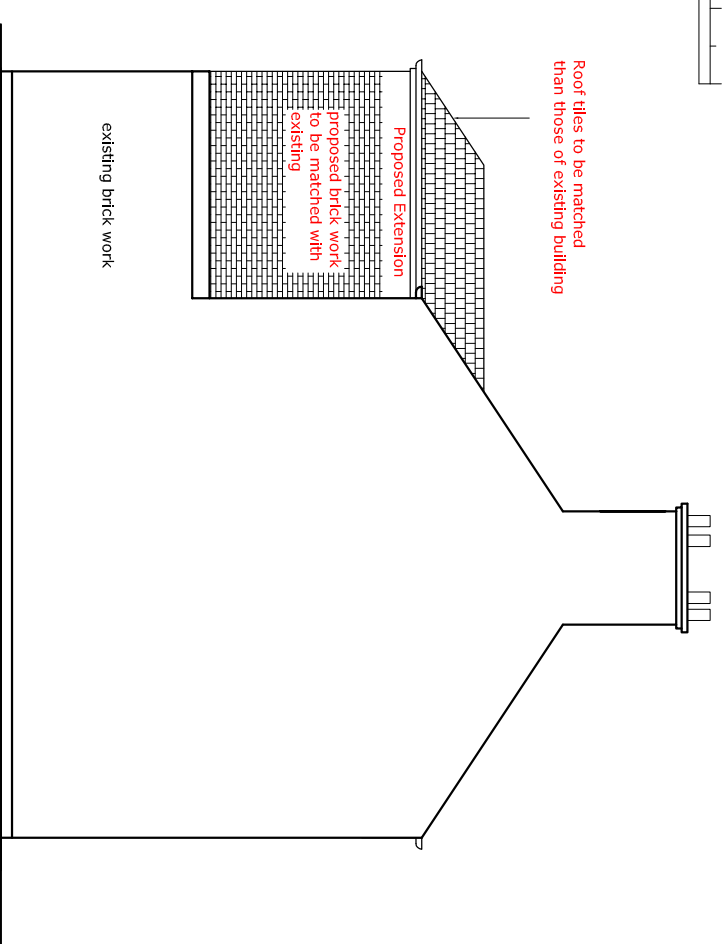

PROPOSED EAST ELEVATION

PROPOSED WEST ELEVATION

EXISTING EAST ELEVATION

EXISTING WEST ELEVATION

TEL:07445597752
 futurevisions27@gmail.com
 Suite-104
 344-348 High Road Ilford
 Essex , IG11QP

CLIENT
 MR Muhammad Adnan
 827- Green Lane ,
 Dagenham , RM8 1DD

JOB TITLE
 Proposal for double storey Rear Extension site at
 827- Green Lane , Dagenham, RM8 1DD

DRAWING TITLE
 Existing Elevation
 Proposed elevation

SCALE	DATE
1:100@A3	01-01-2021
DRAWING NO.	REVISION
FV-2021-03	