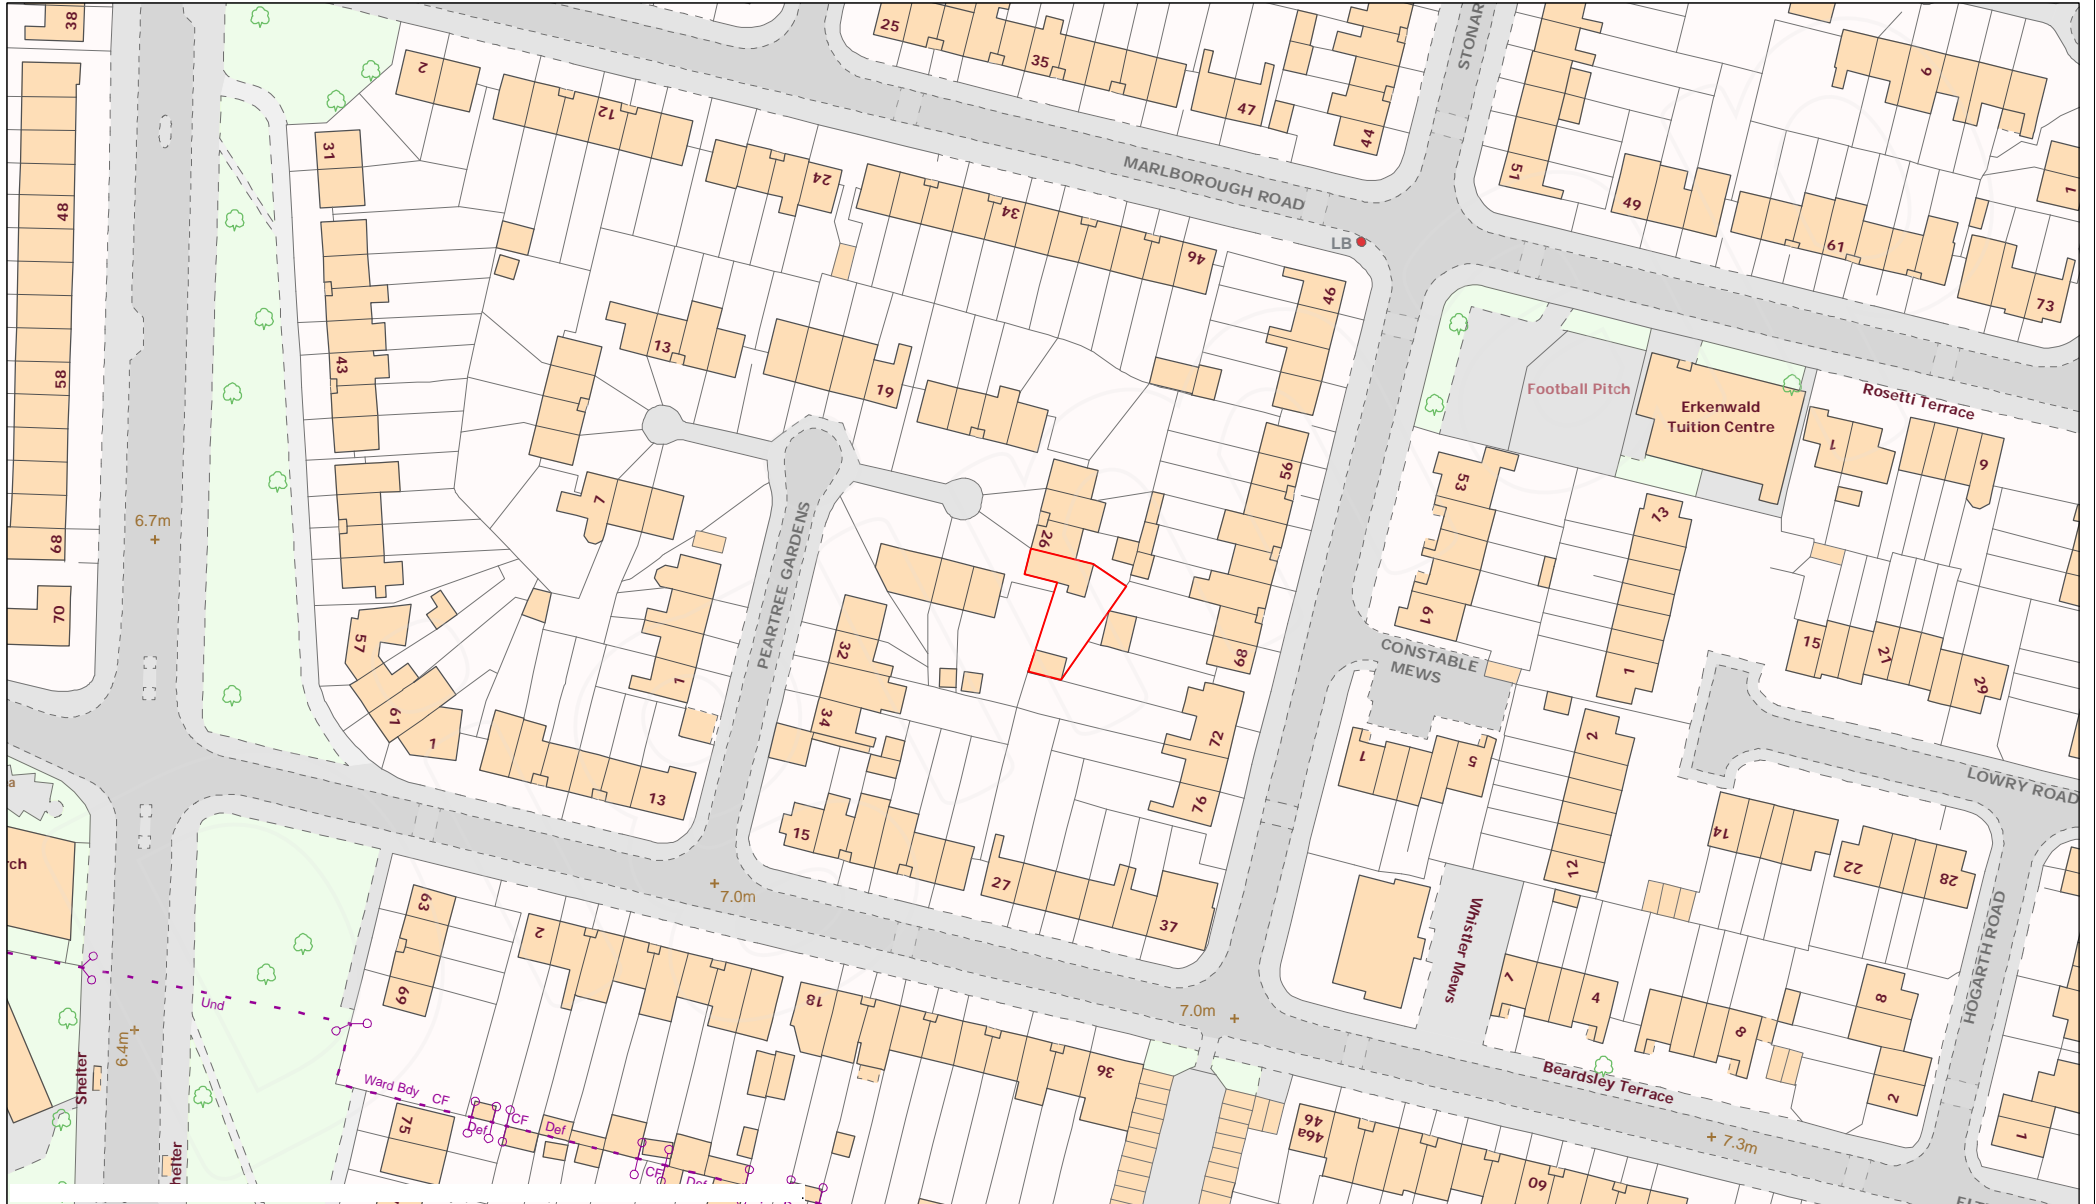

Location plan

27 Peartree Gardens RM8 2YR

ONLINE
ARCHITECTURAL
SERVICES

Projection: British National Grid